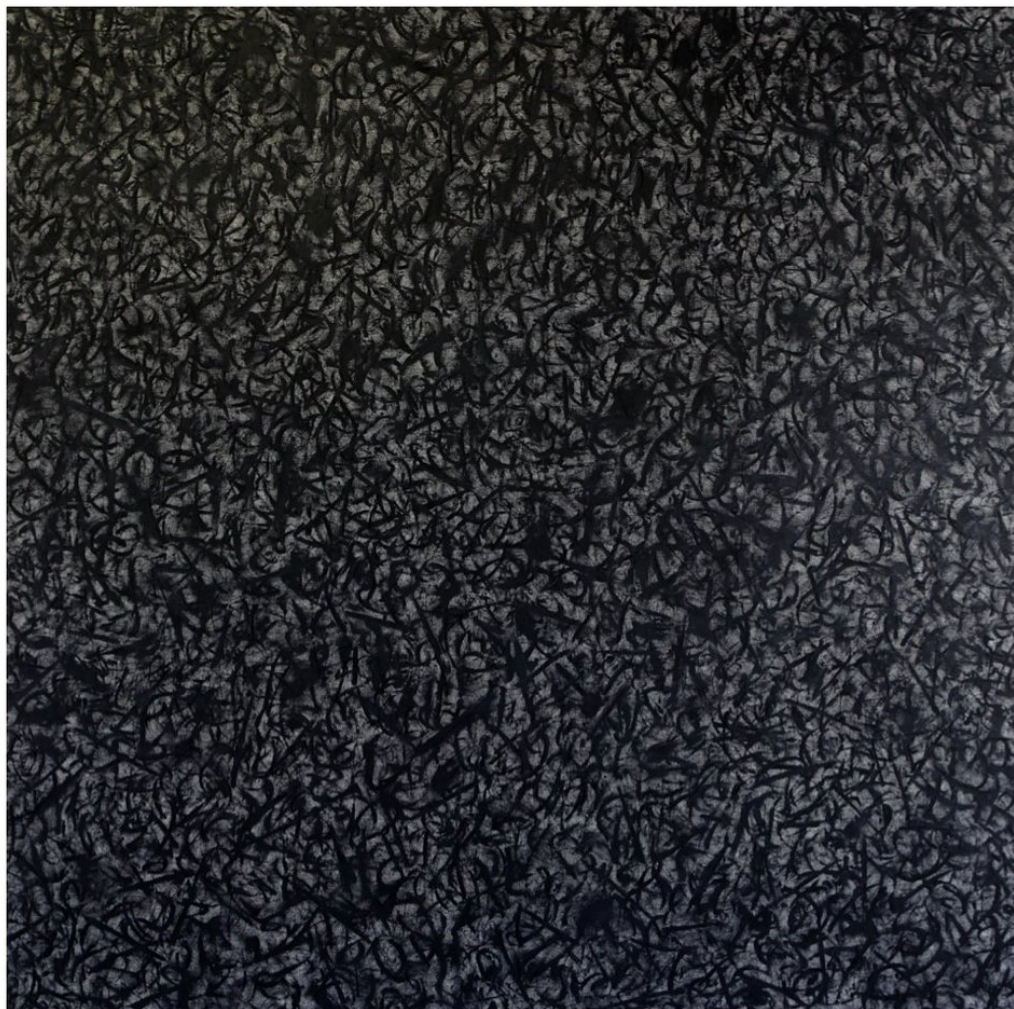

XOOOXX

Cosmos 5, 2011

oil on canvas
78 3/4 x 78 3/4 x 1 3/4 in
200 x 200 x 4.5 cm
(XOO022)