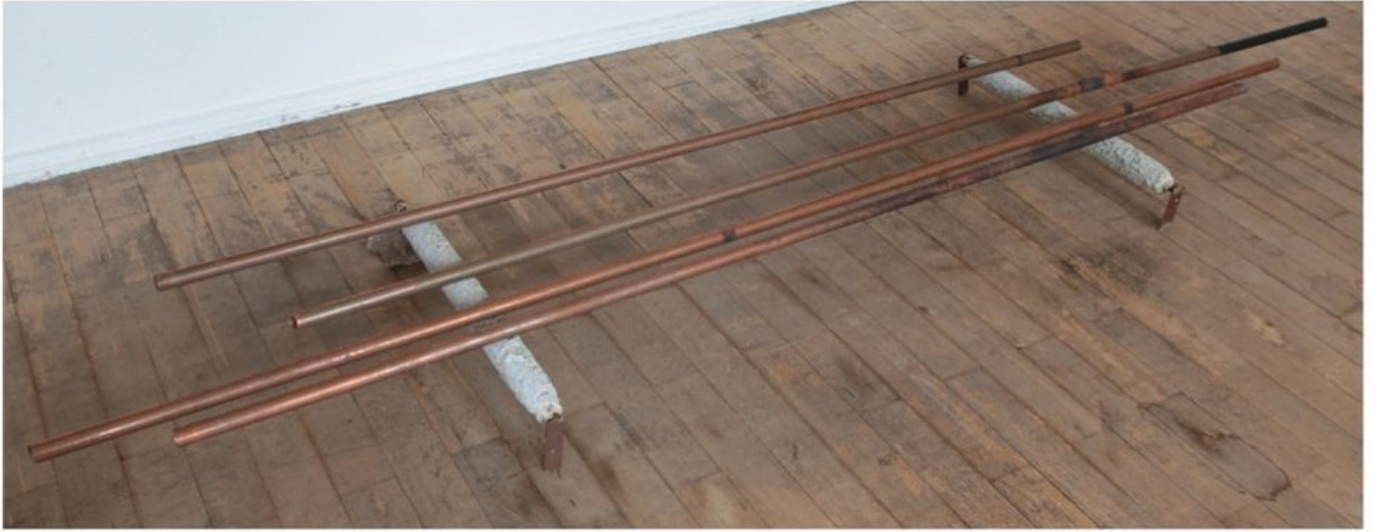

XOOOOX

Frame I-V, 2012

copper, tape, stone, metal, limescale

118 1/8 x 26 3/8 x 5 1/2 in

300 x 67 x 14 cm

(XOO044)